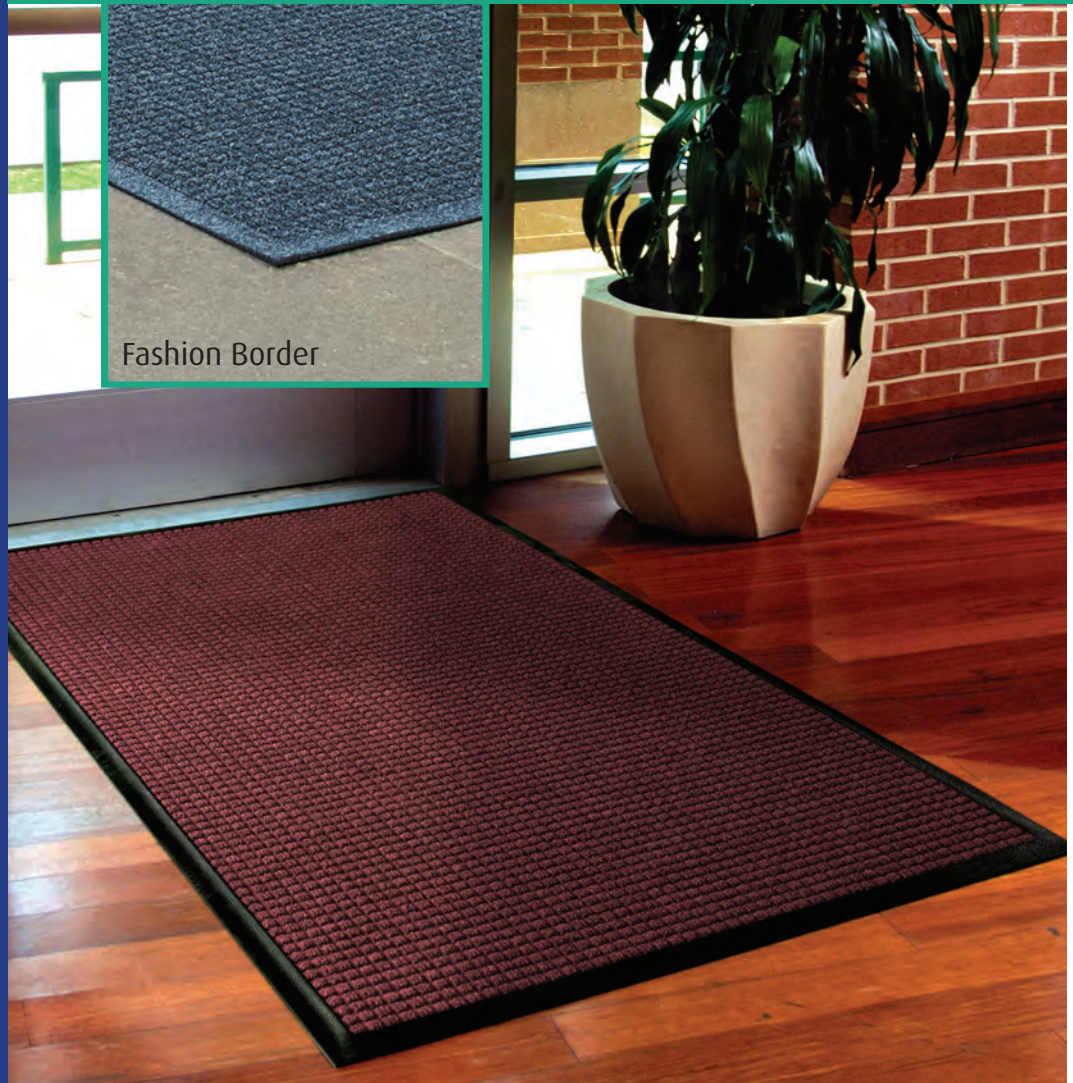

Dark Brown

Evergreen

Gold

Light Green

Medium Blue

Medium Brown

Medium Grey

Navy

Orange

Purple

Red/Black

Solid Red

White

Yellow

Fashion Border

- Durable polypropylene surface is suitable for indoor or outdoor use.
- “Water Dam” border is designed to hold dirt and moisture.
- Raised nubs trap dirt and moisture below foot level and are resistant to crushing, maintaining high performance and extending product life.
- Highly absorbent fabric allow mats to hold up to 1.5 gallons of water per square yard, keeping it off carpets and floors.
- Certified “high traction” by the National Floor Safety Institute.

STANDARD SIZES: 2'x3', 3'x4', 3'x5', 3'x8', 3'x10', 3'x12', 3'x16', 3'x20', 4'x6', 4'x8', 4'x10', 4'x12', 4'x16', 4'x20', 6'x8', 6'x12', 6'x16' and 6'x20'.

Not all colors are available in 6' widths.

SPECIAL SIZES: Custom Sizes up to 60'. Not available in 5' widths.

AVAILABLE BACKING: Smooth and Cleated.